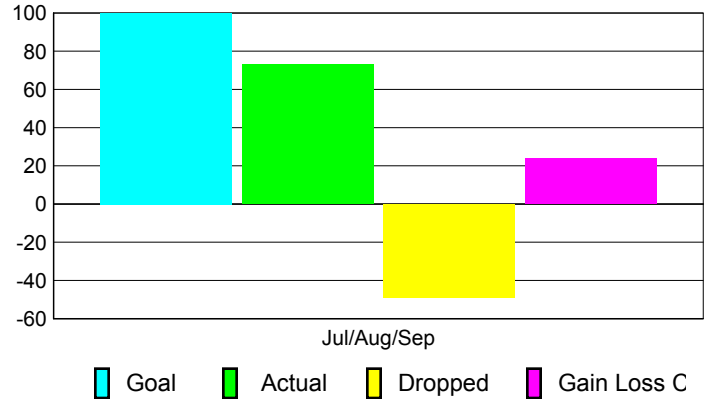

Membership Results 2010-2011

Goal, New, Dropped, Gain/Loss

Comparison of Membership Gain/Loss

Current Year Compared to the Previous Year