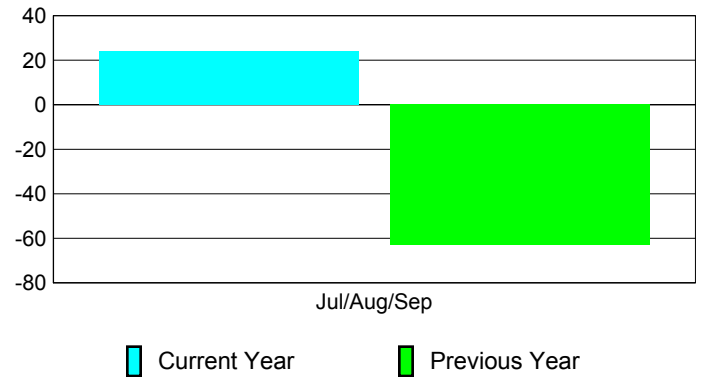

**Membership Results
2010-2011**

**Membership
2009-2010**

Month	Net Memb Goal	Actual New Memb	Actual Dropped Memb	Gain/Loss of Memb	Gain/Loss of Memb
Jul/Aug/Sep	100	73	-49	24	-63
Totals	100	73	-49	24	-63

Membership Results 2010-2011

Goal, New, Dropped, Gain/Loss

Comparison of Membership Gain/Loss

Current Year Compared to the Previous Year

Gender Comparison 2010-2011

Jul/Aug/Sep

Male Female